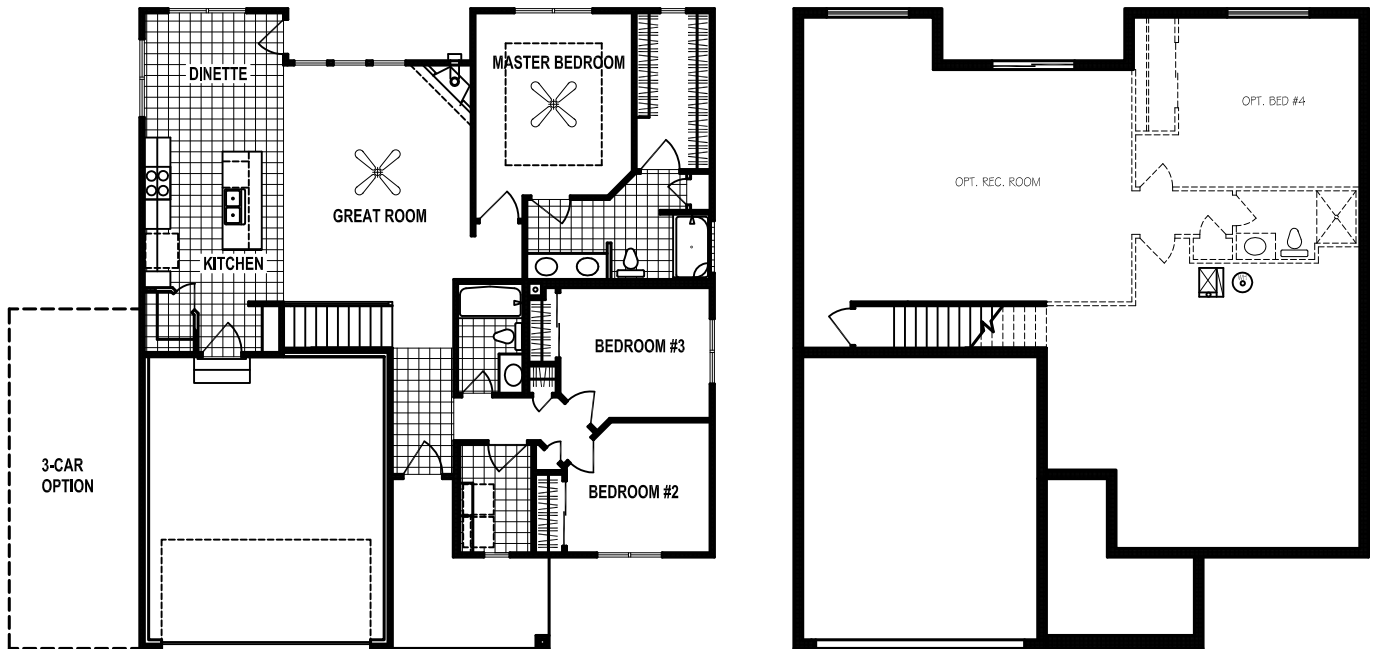

# SHERIDAN

ELEV C

MAIN FLOOR 1467 SQ. FT.

**CELEBRITY  
HOMES**

Homes ★ Villas ★ Townhomes

Yes! It's All Included